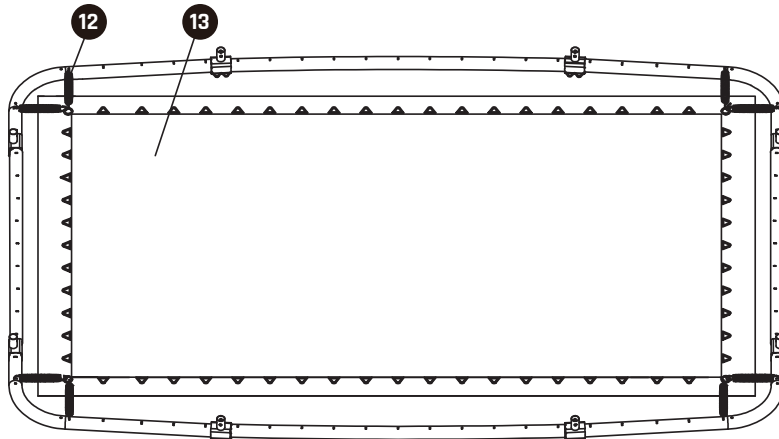

Sports Trampoline

EXIT InTerra Sports_214x305/244x366

7x10ft/8x12ft

5

Part No.	7x10ft	8x12ft
12	8	12
13	1	1

7x10ft

8x12ft