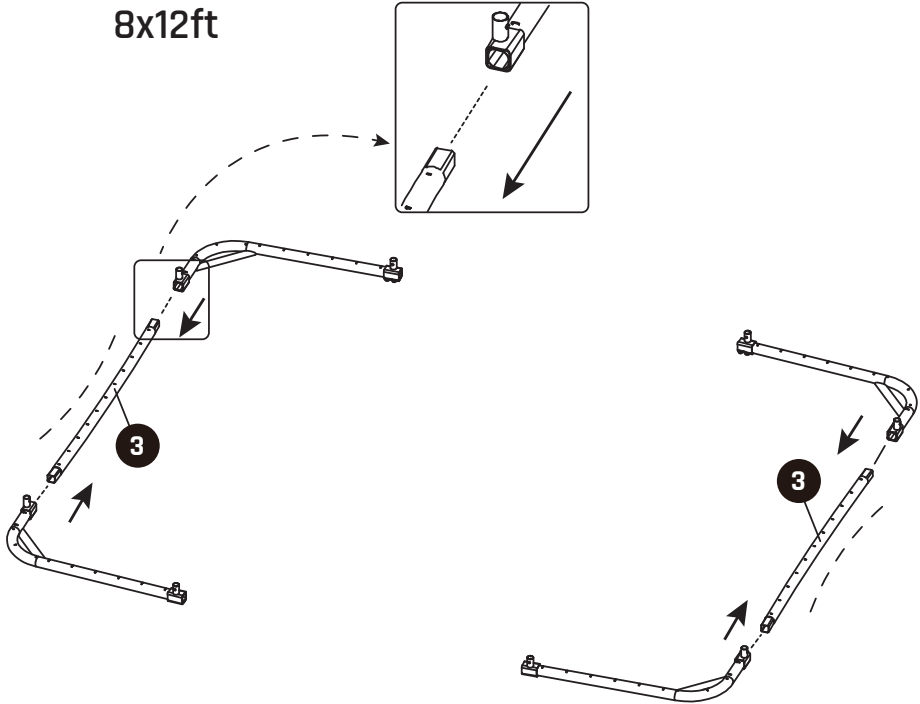

3

Part No.	7x10ft	8x12ft
3	0	2
4	2	0

7x10ft

8x12ft