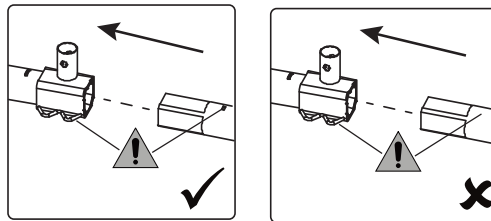

Sports Trampoline

EXIT InTerra Sports_214x305/244x366

7x10ft/8x12ft

4

7x10ft

Part No.	7x10ft	8x12ft
3	2	2