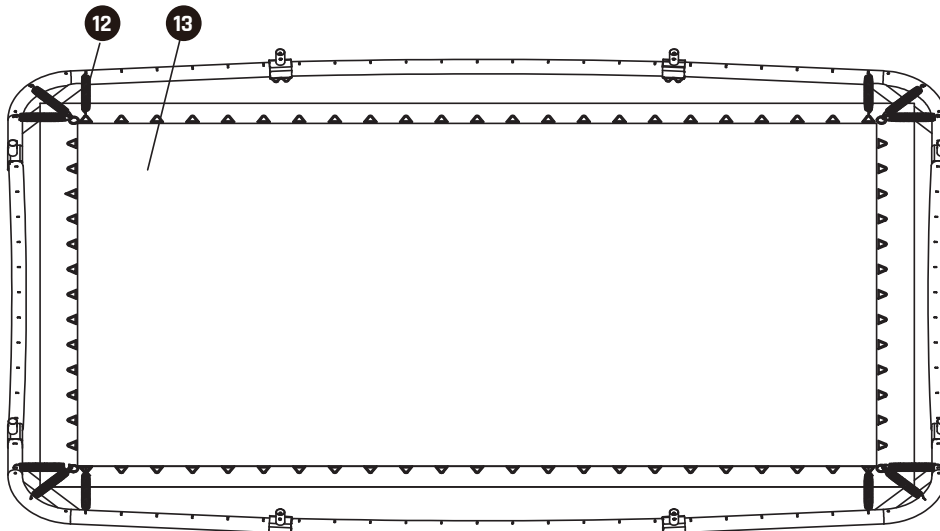

Size	L11	L21	d11	d21
214x305cm (7x10ft)	72cm	32cm	97cm	76cm
244x366cm (8x12ft)	78cm	36cm	96cm	74cm

Sports Trampoline

EXIT InTerra Sports_214x305/244x366

7x10ft/8x12ft

2

Part No.	7x10ft	8x12ft
1	2	2
2	2	2
5	4	4
6	4	4

5

Part No.	7x10ft	8x12ft
12	8	12
13	1	1

7x10ft

8x12ft

6

Part No.	7x10ft	8x12ft
12	22	26

Sports Trampoline

EXIT InTerra Sports_214x305/244x366