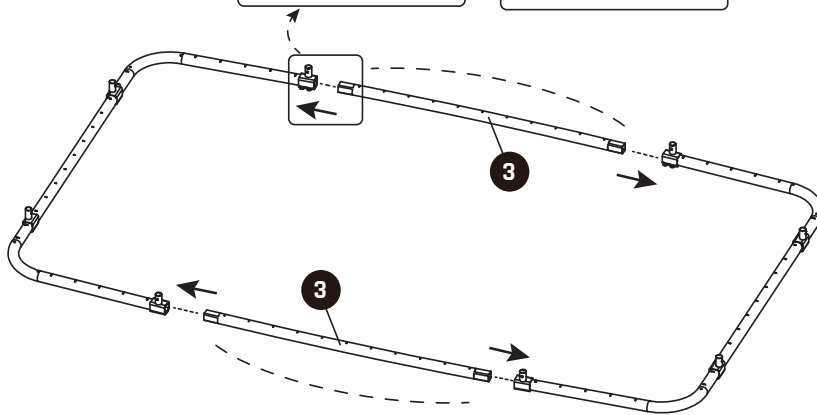

Sports Trampoline

EXIT InTerra Sports_214x305/244x366

7x10ft/8x12ft

4

7x10ft

Part No.	7x10ft	8x12ft
3	2	2