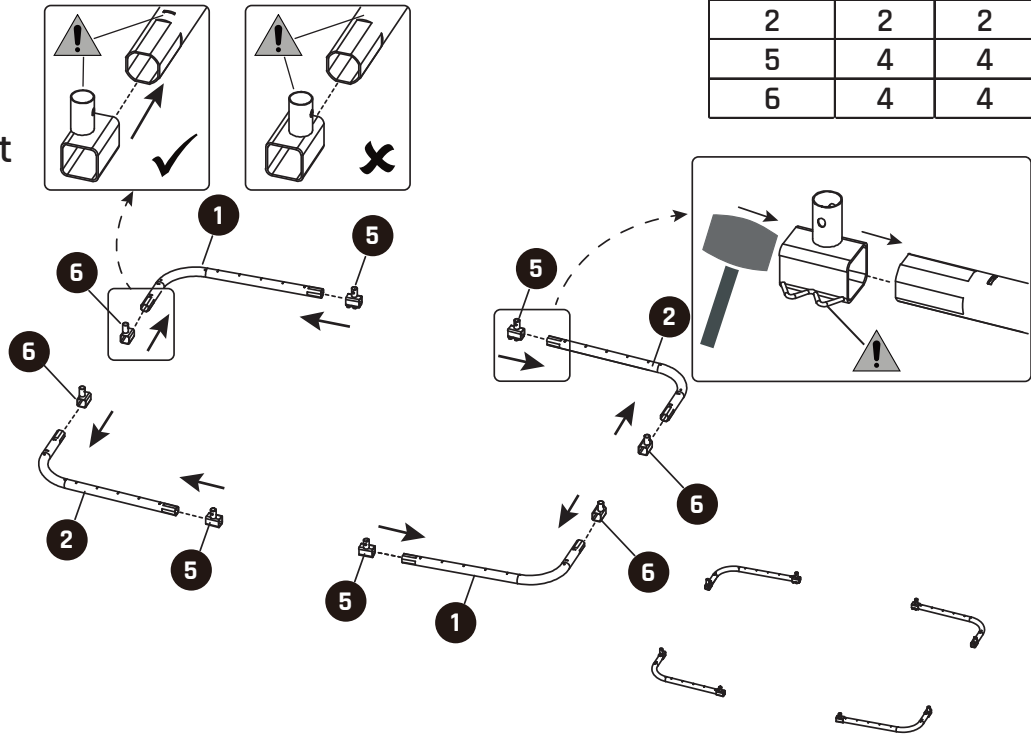

Sports Trampoline

EXIT InTerra Sports_214x305/244x366

7x10ft/8x12ft

2

Part No.	7x10ft	8x12ft
1	2	2
2	2	2
5	4	4
6	4	4

7x10ft