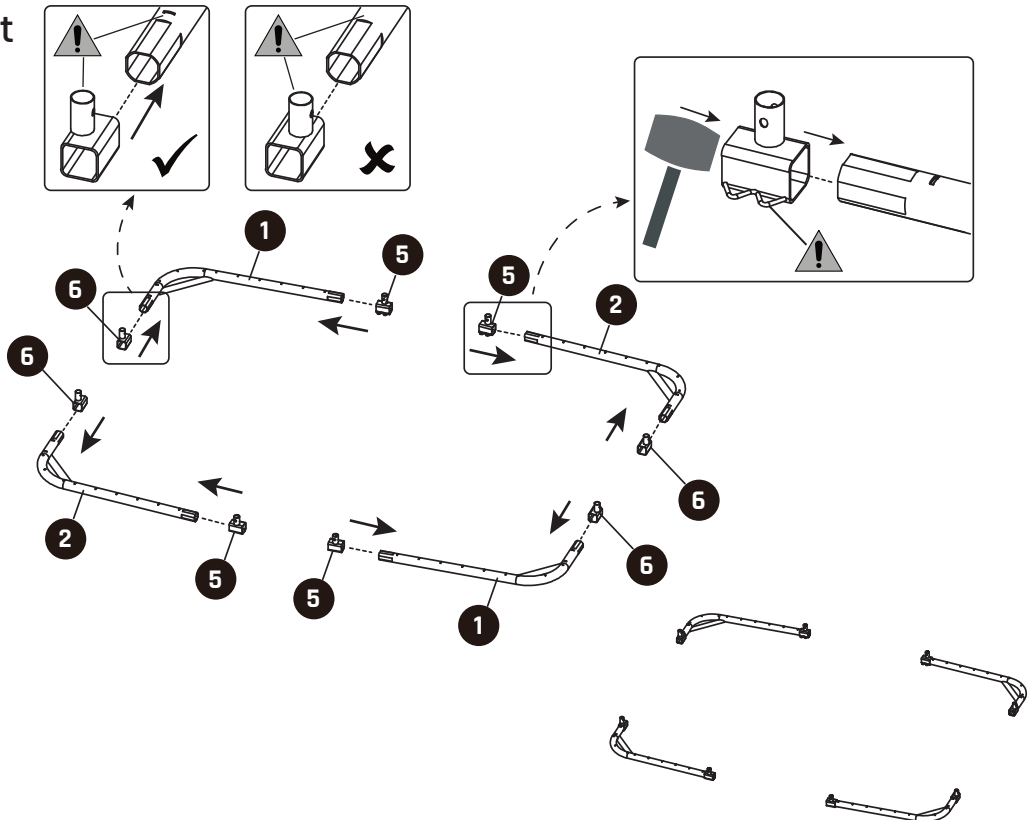

Sports Trampoline

EXIT InTerra Sports_214x305/244x366

7x10ft/8x12ft

2

Part No.	7x10ft	8x12ft
1	2	2
2	2	2
5	4	4
6	4	4

7x10ft

8x12ft