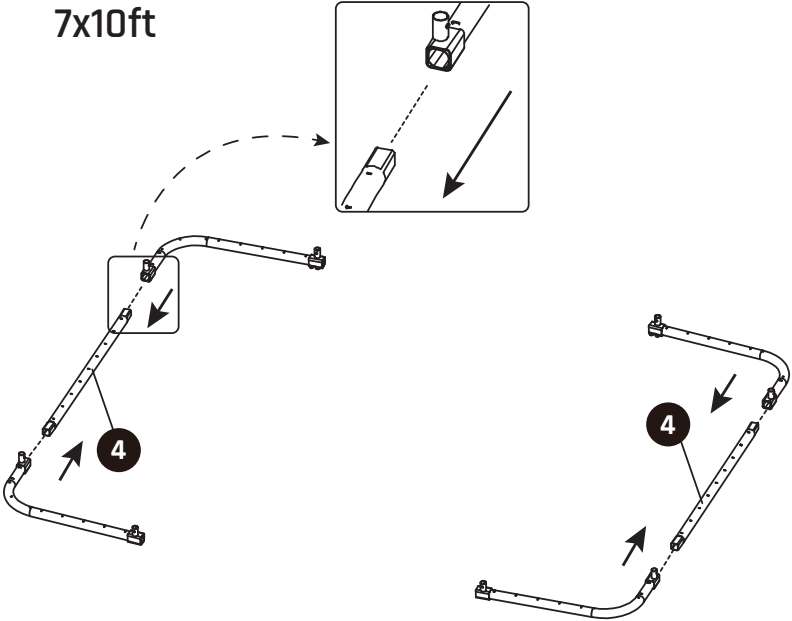

3

Part No.	7x10ft	8x12ft
3	0	2
4	2	0

7x10ft