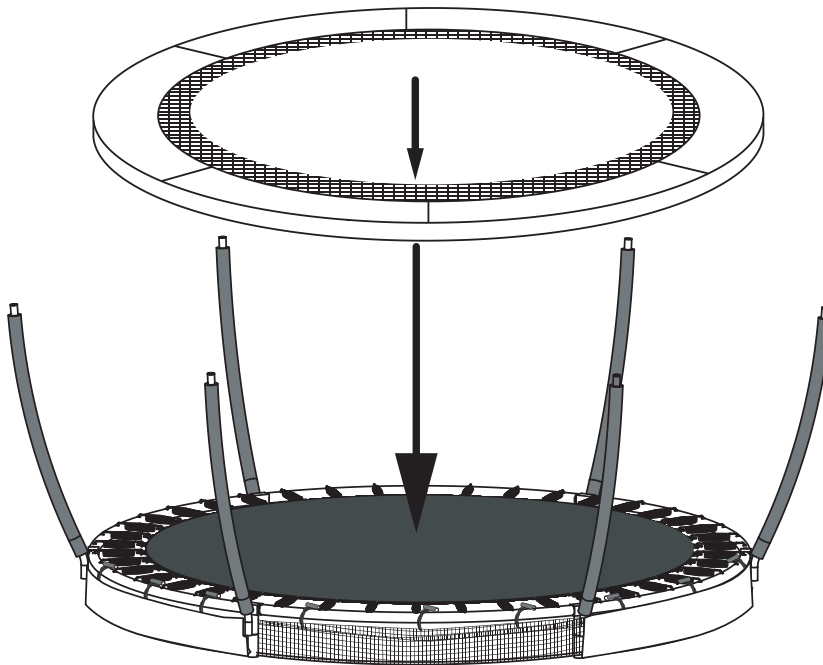

# Trampoline

EXIT Silhouette Inground

Ø183/Ø244/Ø305/Ø366/Ø427

4

The first hole

For 6-10ft

For 12-14ft

**5**

# Trampoline

EXIT Silhouette Inground

Ø183/Ø244/Ø305/Ø366/Ø427

**7**