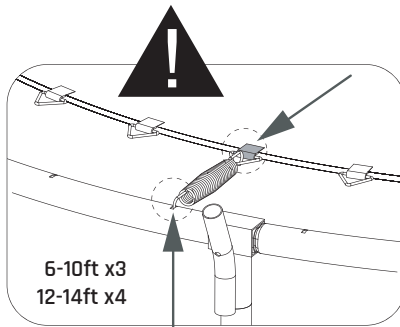

Trampoline

EXIT Silhouette Inground

Ø183/Ø244/Ø305/Ø366/Ø427

4

The first hole