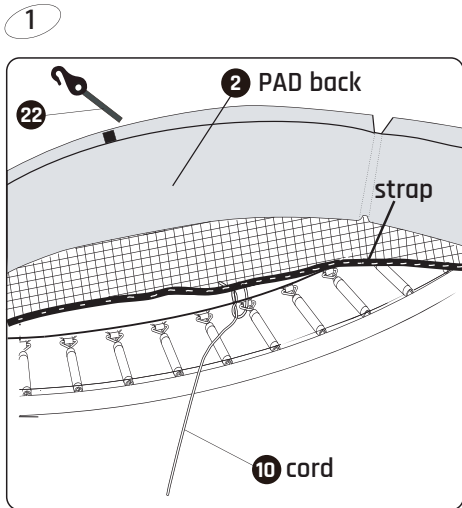

# Trampoline

EXIT Silhouette Inground

∅183/∅244/∅305/∅366/∅427

1

2

**3**

# Trampoline

EXIT Silhouette Inground

Ø183/Ø244/Ø305/Ø366/Ø427

4

The first hole

For 6-10ft

For 12-14ft

**5**

# Trampoline

EXIT Silhouette Inground

Ø183/Ø244/Ø305/Ø366/Ø427

**7**