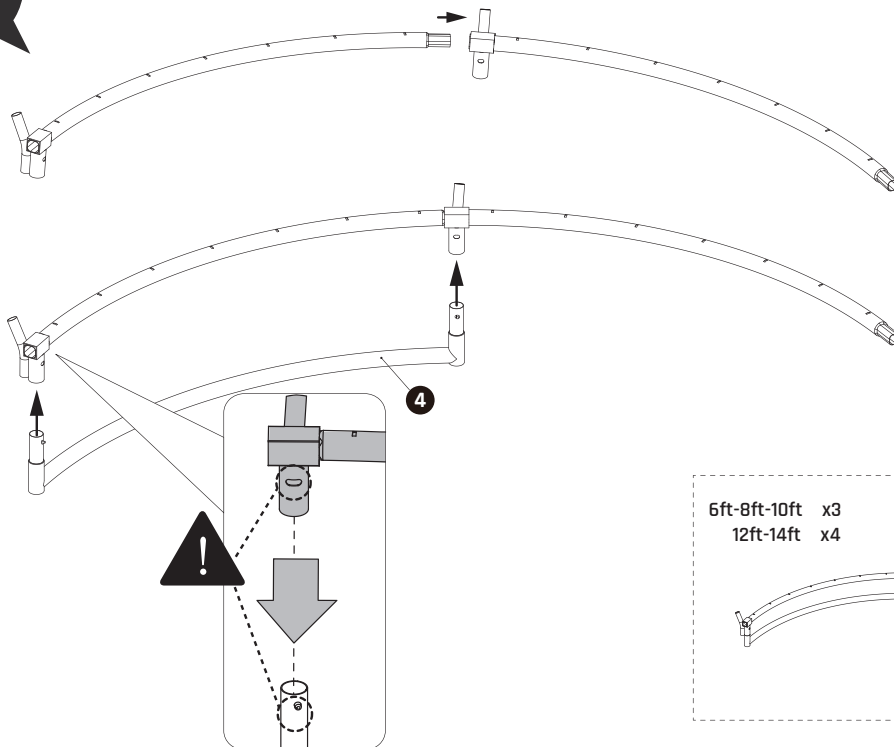

**Tools required**

- Tape Measure
- Cord min. 5 meter long

# Trampoline

EXIT Silhouette Inground

∅183/∅244/∅305/∅366/∅427

1

2

**3**

# Trampoline

EXIT Silhouette Inground

Ø183/Ø244/Ø305/Ø366/Ø427

4

The first hole

For 6-10ft

For 12-14ft

**5**