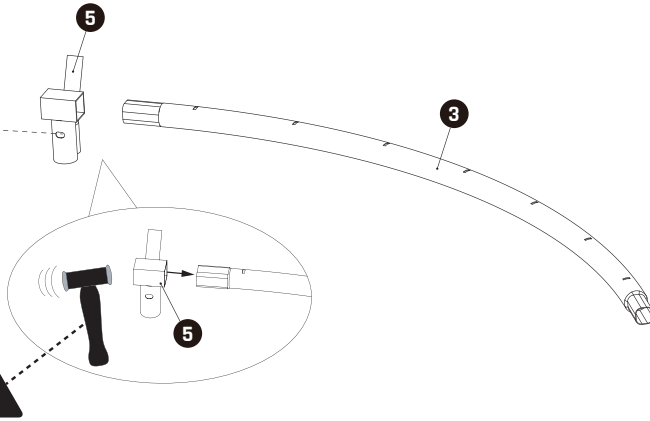

**Tools required**

- Tape Measure
- Cord min. 5 meter long

# Trampoline

EXIT Silhouette Inground

∅183/∅244/∅305/∅366/∅427

1

2

**3**