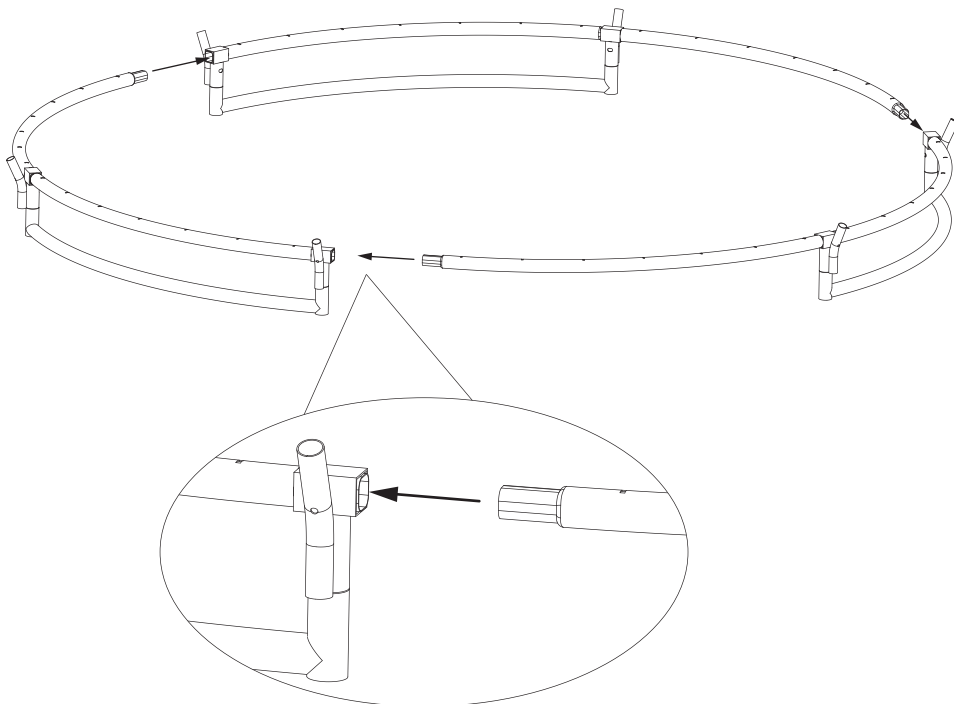

# Trampoline

EXIT Silhouette Inground

∅183/∅244/∅305/∅366/∅427

1

2

**3**

# Trampoline

EXIT Silhouette Inground

Ø183/Ø244/Ø305/Ø366/Ø427

4

The first hole

For 6-10ft

For 12-14ft

**5**