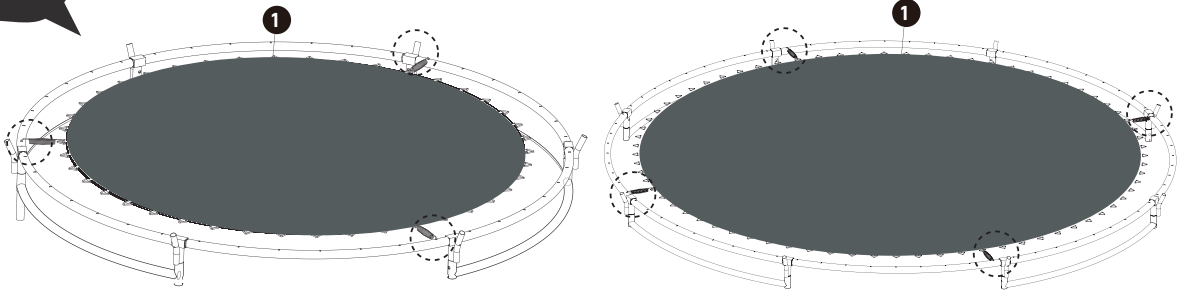

# Trampoline

EXIT Silhouette Inground

∅183/∅244/∅305/∅366/∅427

1

2

**3**

# Trampoline

EXIT Silhouette Inground

Ø183/Ø244/Ø305/Ø366/Ø427

4

The first hole

For 6-10ft

For 12-14ft

**5**