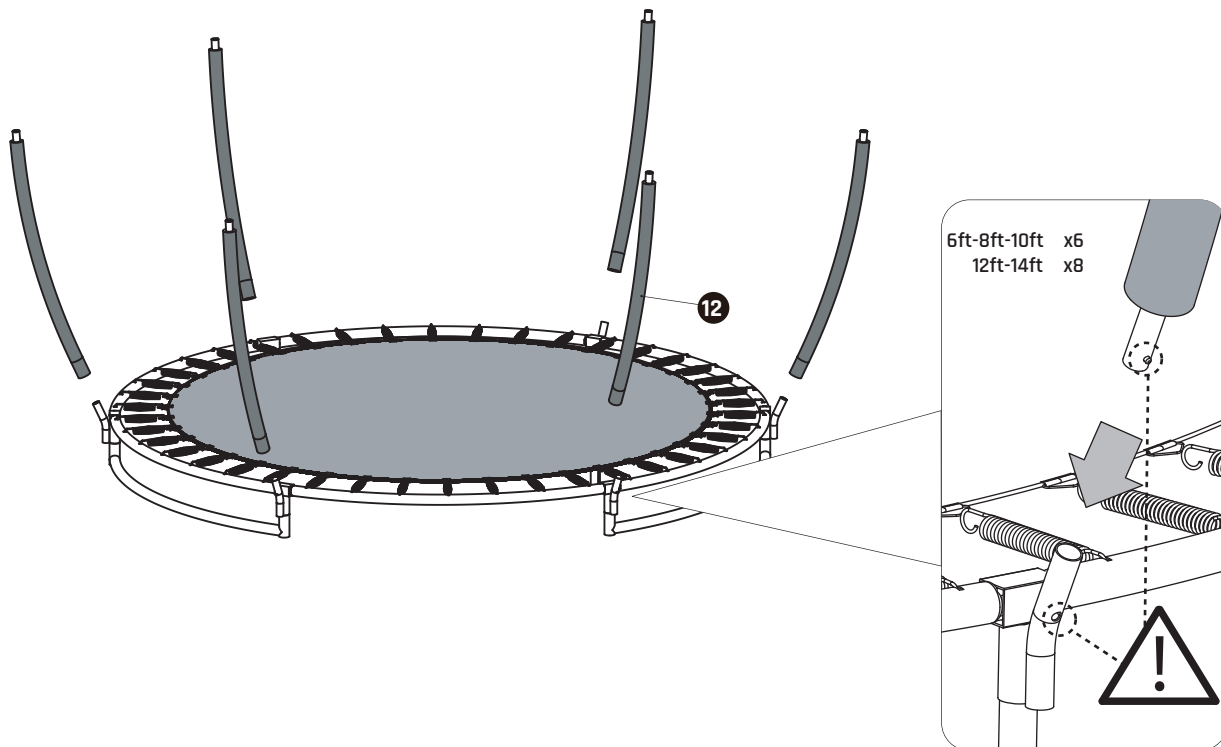

# Trampoline

EXIT Silhouette Inground

Ø183/Ø244/Ø305/Ø366/Ø427

4

The first hole

For 6-10ft

For 12-14ft

**5**

# Trampoline

EXIT Silhouette Inground

Ø183/Ø244/Ø305/Ø366/Ø427

**7**