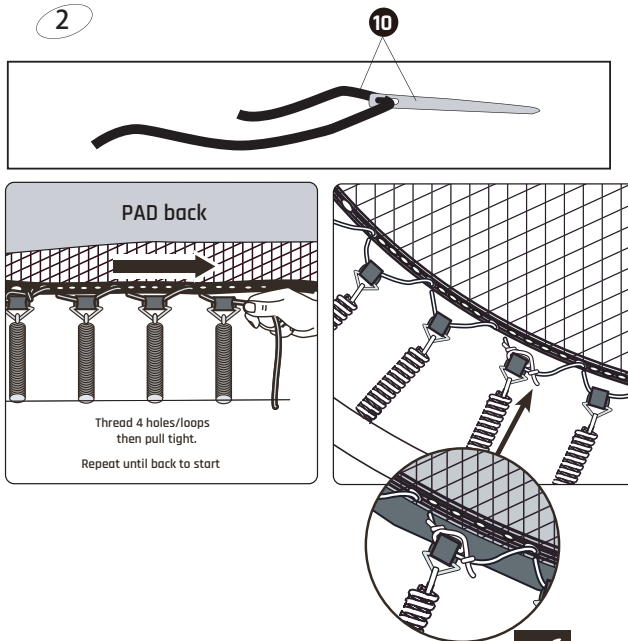

# Trampoline

EXIT Silhouette Inground

∅183/∅244/∅305/∅366/∅427

1

2

**3**

# Trampoline

EXIT Silhouette Inground

Ø183/Ø244/Ø305/Ø366/Ø427

4

The first hole

For 6-10ft

For 12-14ft

**5**

# Trampoline

EXIT Silhouette Inground

Ø183/Ø244/Ø305/Ø366/Ø427

**7**