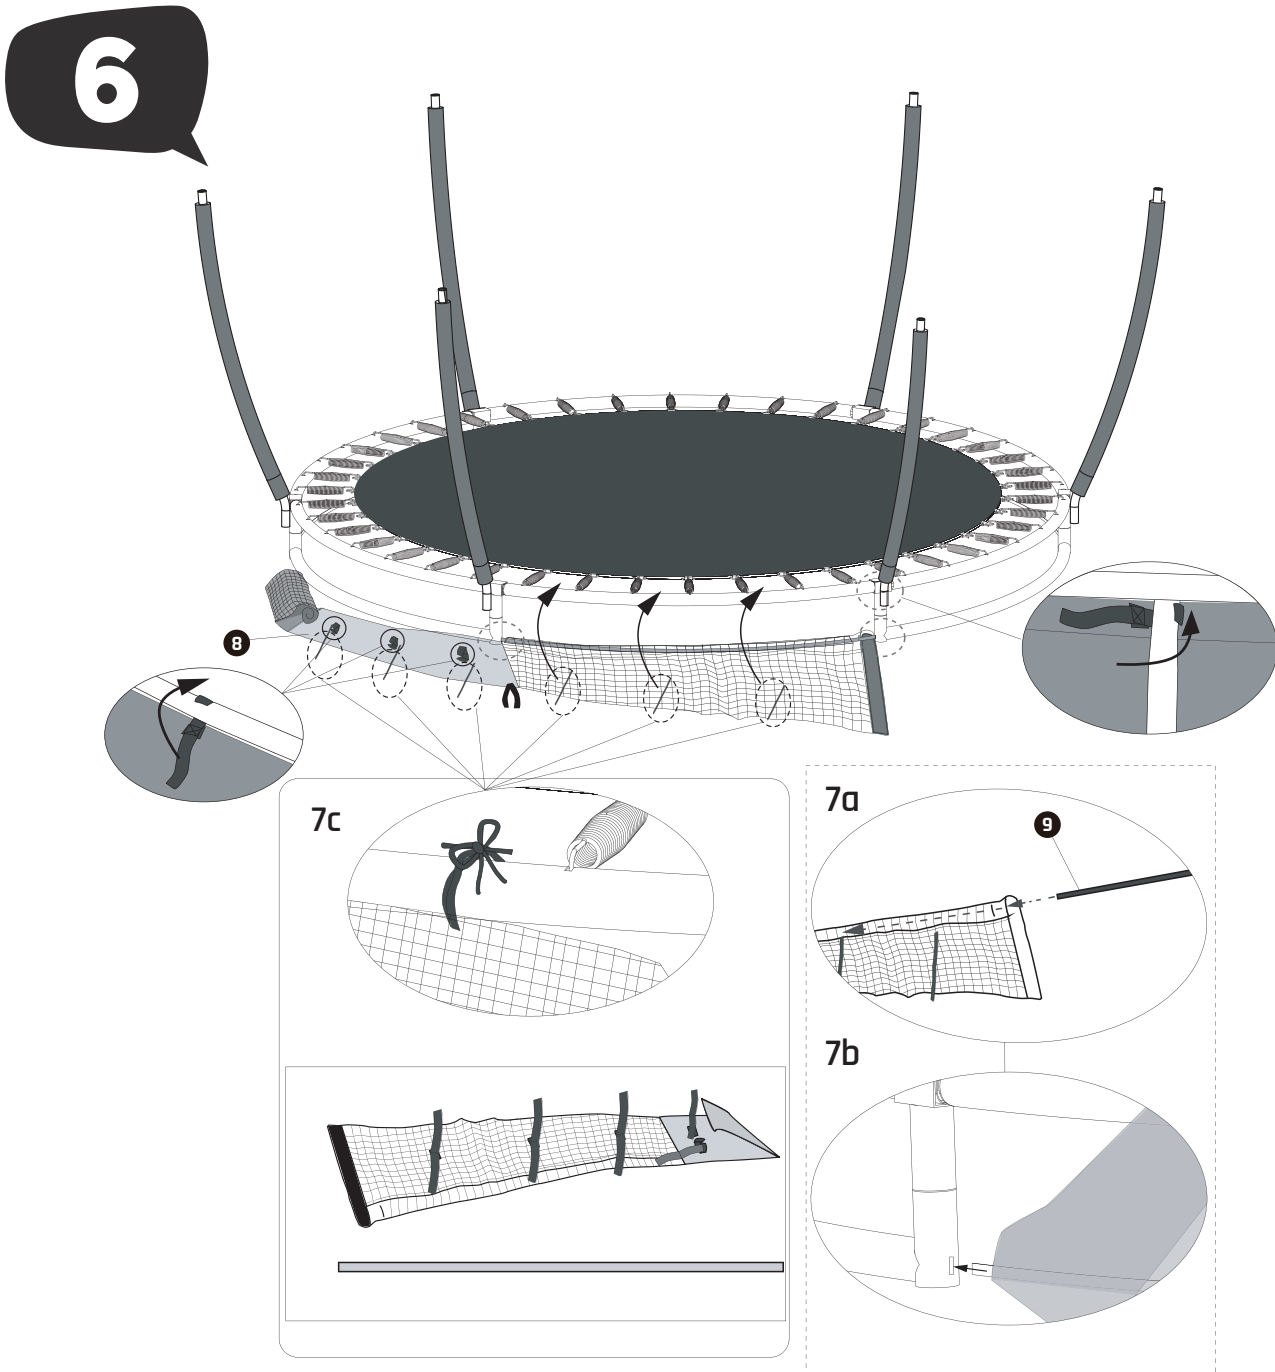

# Trampoline

EXIT Silhouette Inground

∅183/∅244/∅305/∅366/∅427

1

2

**3**

# Trampoline

EXIT Silhouette Inground

Ø183/Ø244/Ø305/Ø366/Ø427

4

The first hole

For 6-10ft

For 12-14ft

**5**

# Trampoline

EXIT Silhouette Inground

Ø183/Ø244/Ø305/Ø366/Ø427

**7**

# Trampoline

EXIT Silhouette Inground

Ø183/Ø244/Ø305/Ø366/Ø427

8

6ft-8ft-10ft x6  
12ft-14ft x8

**9**